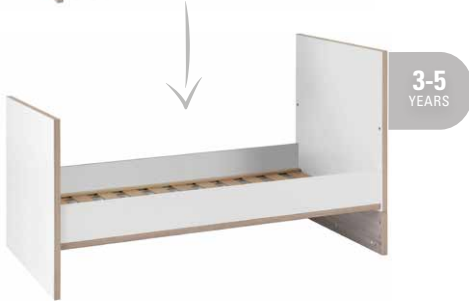

And as baby grows...

Your nursery will be transformed to help your child grow and blossom. The cot can be converted into a 70 x 140 cm little bed using the two 140 cm conversion panels supplied.