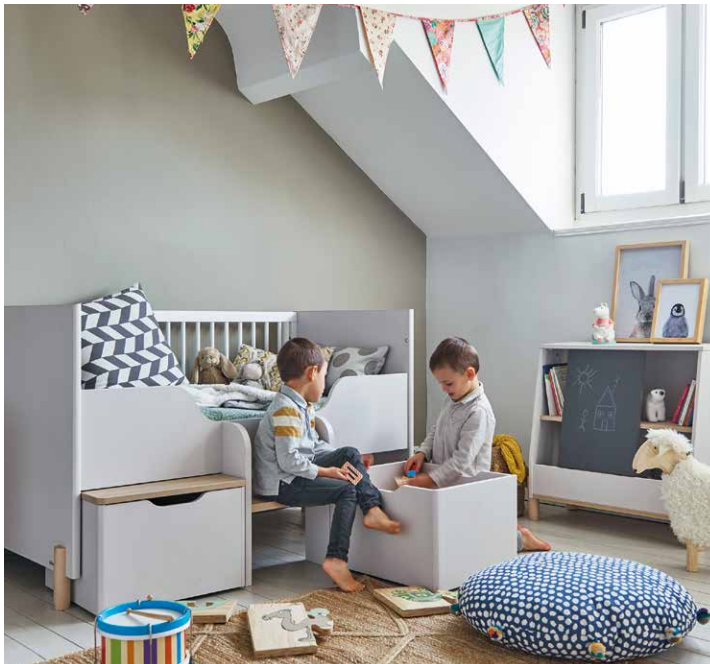

Clever, easy-to-reach little bookcase with hanging space

With its three drawers, the chest can be combined with the changing board to create two units in one. A welcome space-saving solution in young parents' homes where every square metre saved is a bonus. Need more storage? Slide the small bookcase behind your chest, and hang up baby's little clothes on the rail.

Clever 3-in-1 box

Designed to save space in the bedroom, the Elliott toy box slides underneath your child's bed. With its removable top and four castors, it can also act as a desk stool or seat for reading bedtime stories with your little one.

Stimulate your child's creativity with the slate bookcase

Eliott also offers a low bookcase so that your child can put away their own books and hide their treasures safely. Equipped with a blackboard, it's ideal for their first masterpieces!